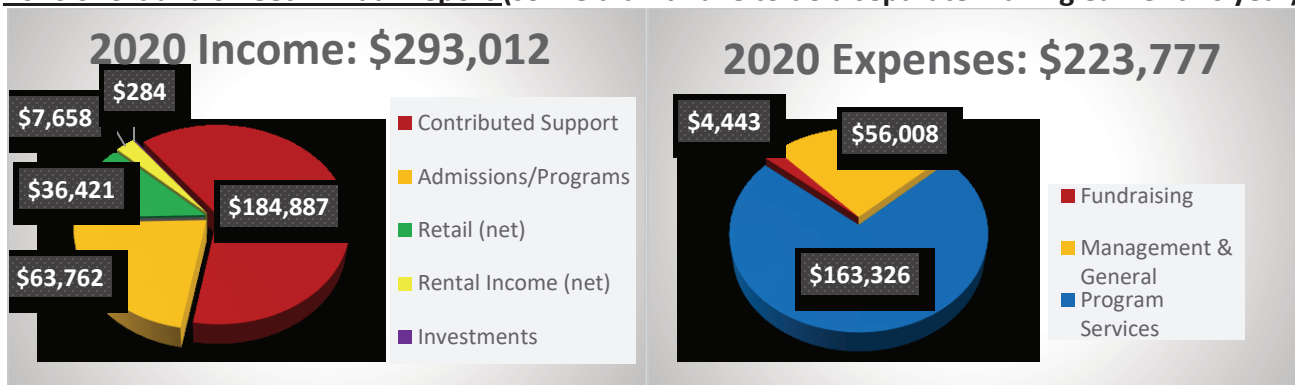

We got a bit sidetracked this year working hard to save the prairies, rare species, owls and human neighbors on the bluff on the south edge of Houston from a proposed jeep, dirt bike and ATV trail system. The International Owl Center partnered with the grassroots "Save Our Bluffs" group, and we are happy to announce the Federal Highway Administration is investigating the MN DNR's handling of the project. It seems the DNR failed to do required environmental review prior to land acquisition, and while no formal decisions have been made yet, we anticipate the project will not move forward.

Our Barn Owl acoustic monitoring research continued this year. We detected wild Barn Owls at an amazing FIVE different locations (of six monitored) in southeastern Minnesota, plus the first known nest in Wisconsin in 22 years.

COVID does still affect us. Expect our International Festival of Owls to move to April 30 – May 1 so we can hold it outdoors. We also pushed back the World Owl Conference another year to October 16-20, 2023.

THANK YOU for helping us to educate the world about owls and conduct owl research. **We would especially appreciate your continued support to help us realize our future facility so we have a better setup for both you and the owls!**

2020 Short and Sweet Annual Report (so we didn't have to do a separate mailing earlier this year)

In 2020 we were closed five months due to COVID, right after **2,187 people attended the International Festival of Owls**. We still **educated 4,486 visitors at the Center**, plus educated **2,823 people at 34 special programs** including our new, free Virtual Owl Expert Speaker Series. We helped **transport 21 sick/injured raptors**, **purchased two properties**, started **researching Barn Owl presence** using acoustic monitoring, **published a paper on Barn Owls** in MN, started planning the next **World Owl Conference**, exhibited **kids' owl art at The Museum of Russian Art in Minneapolis** and created **street banners in Houston** featuring the international kids' owl art.